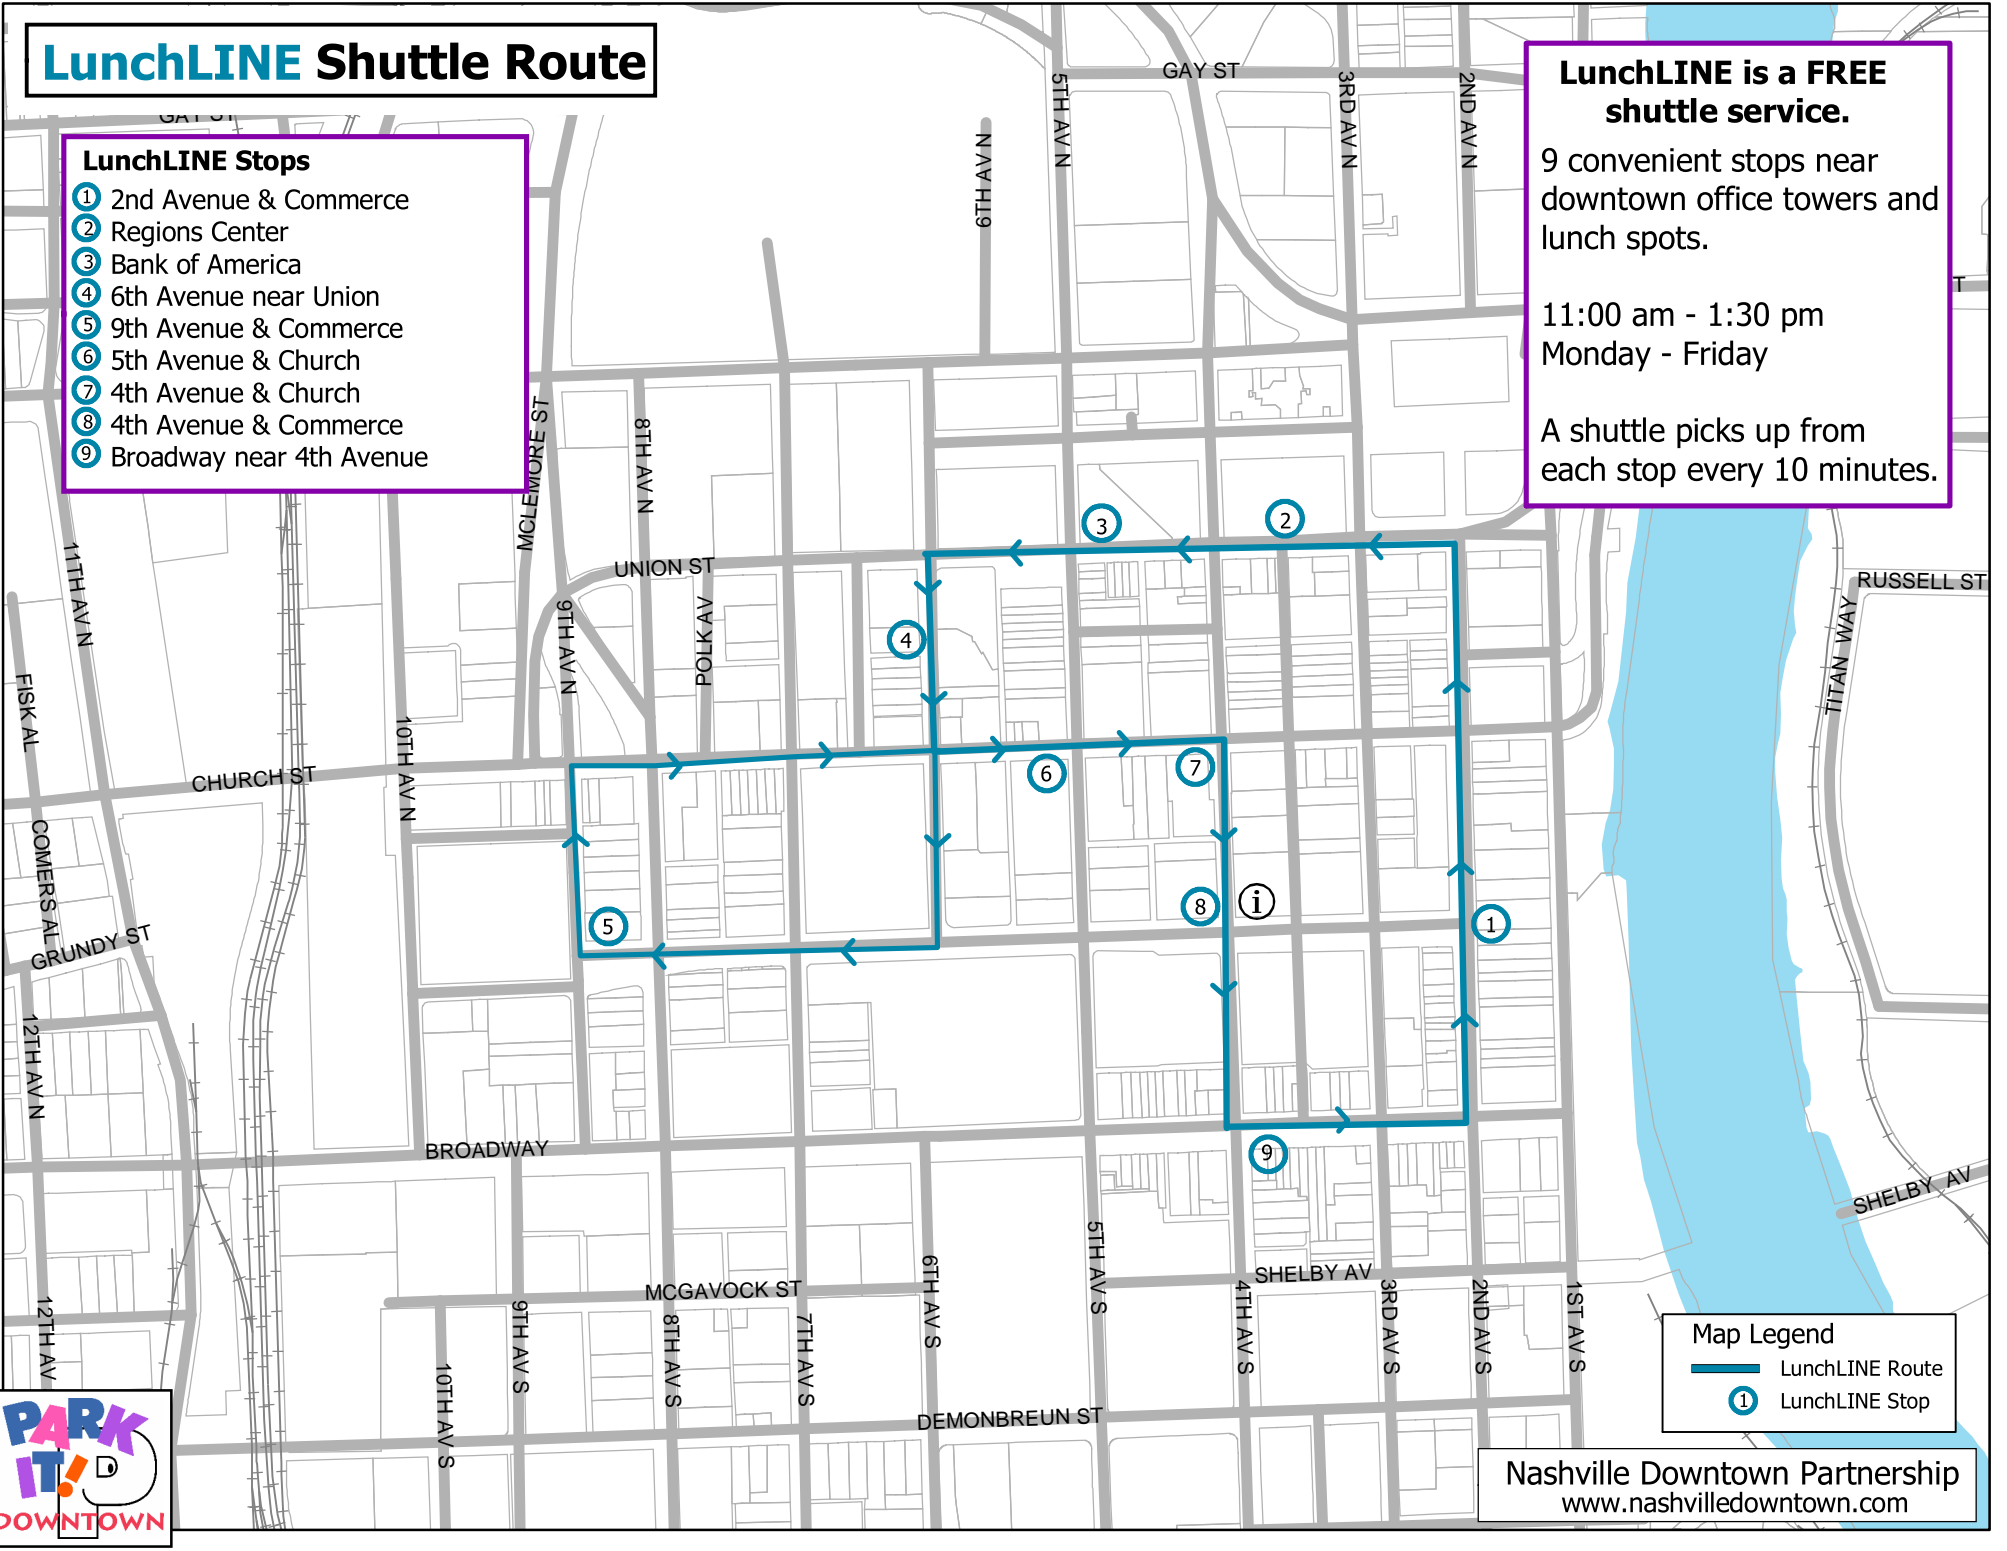

LunchLINE Shuttle Route

- LunchLINE Stops**
- ① 2nd Avenue & Commerce
 - ② Regions Center
 - ③ Bank of America
 - ④ 6th Avenue near Union
 - ⑤ 9th Avenue & Commerce
 - ⑥ 5th Avenue & Church
 - ⑦ 4th Avenue & Church
 - ⑧ 4th Avenue & Commerce
 - ⑨ Broadway near 4th Avenue

LunchLINE is a FREE shuttle service.

9 convenient stops near downtown office towers and lunch spots.

11:00 am - 1:30 pm
Monday - Friday

A shuttle picks up from each stop every 10 minutes.

Map Legend

-  LunchLINE Route
-  LunchLINE Stop