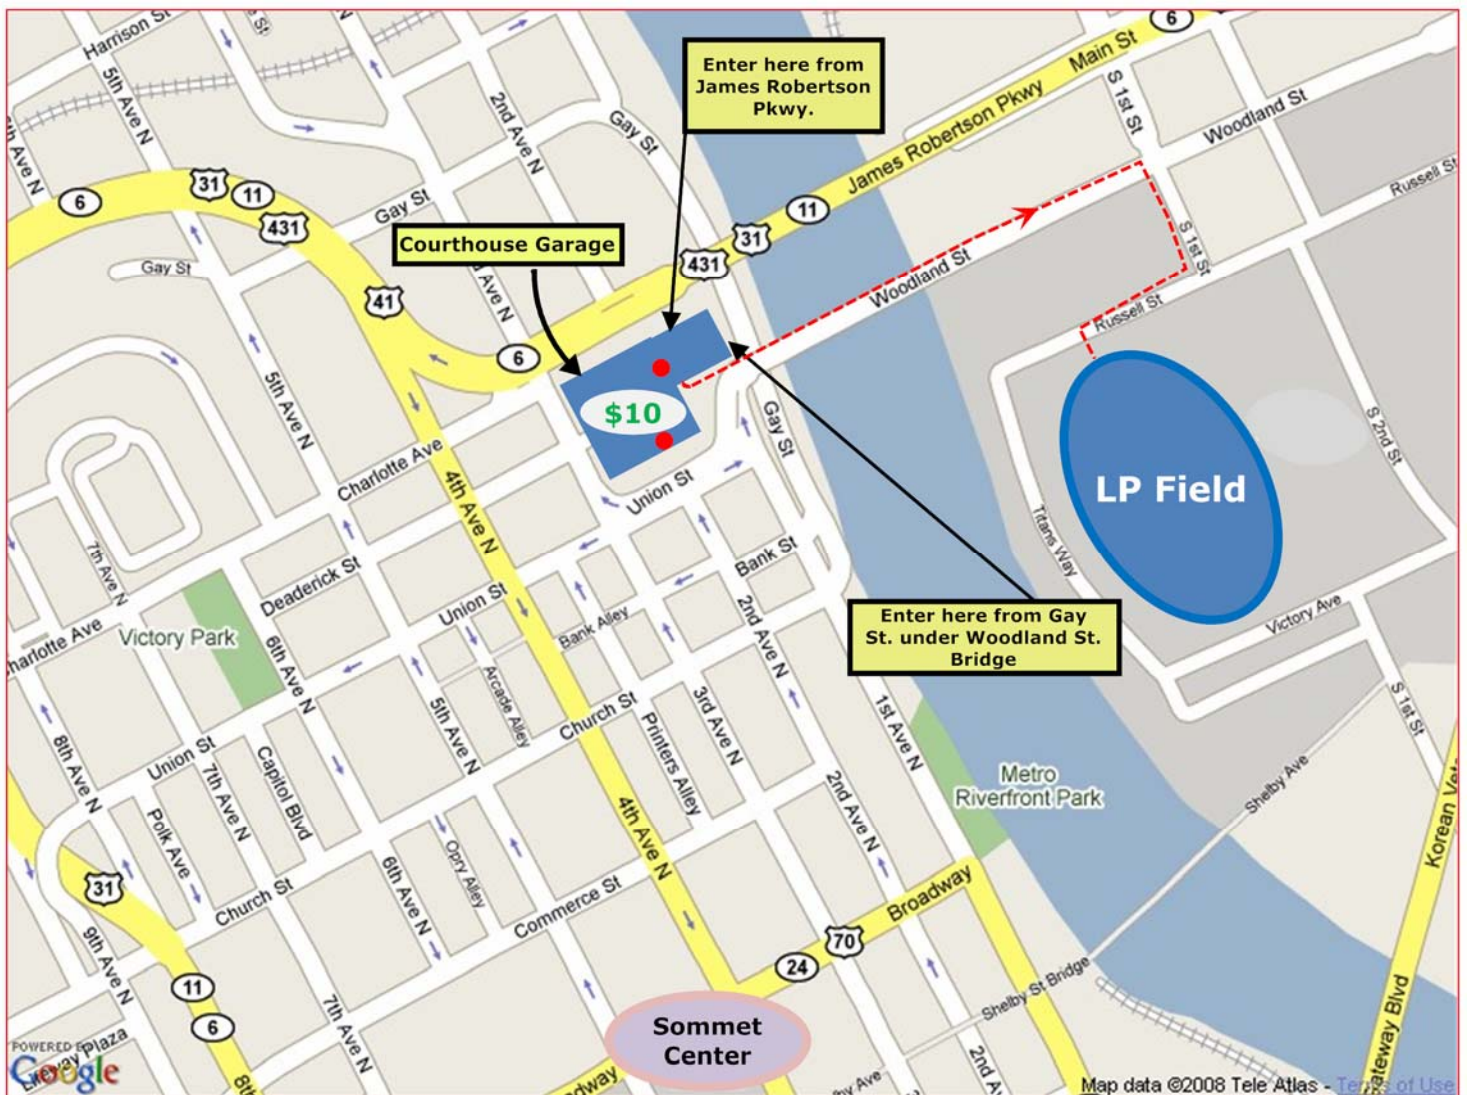

# LP FIELD PARKING

## \$10

- Pay less, walk less
- \$10 per event
- 5 minute walk from LP Field

--- Walking path to LP Field using Woodland St. Bridge

● Elevator access to Woodland St. Bridge